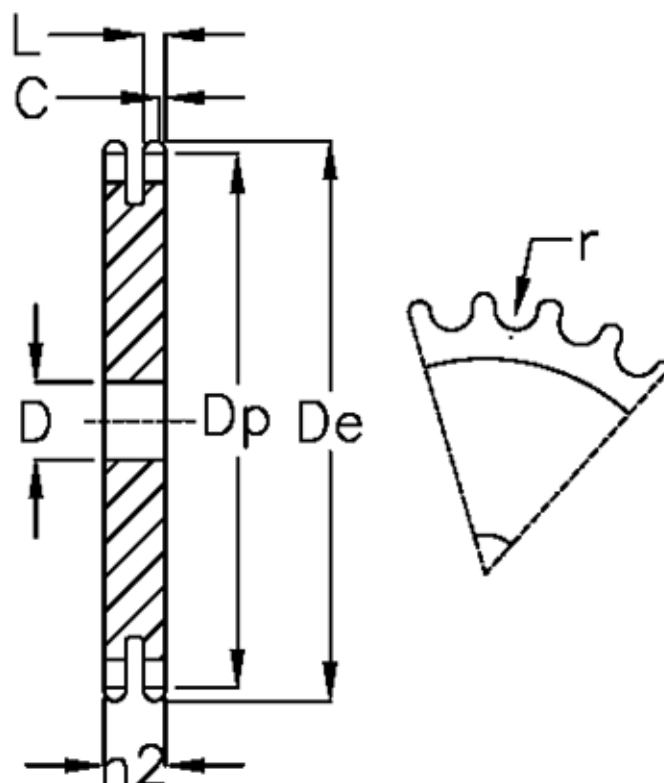

Article number: 616022012045

Description: Plate wheel 32 B-2 Z=45 duplex

Measures

C	= 6
D	= 40
De	= 751
Dp	= 728.24
For chain size	= 2 x 1 1/4
For chain type	= 32 B-2
h2	= 87.4
L	= 28.8

Number of teeth	= 45
r	= 29.21